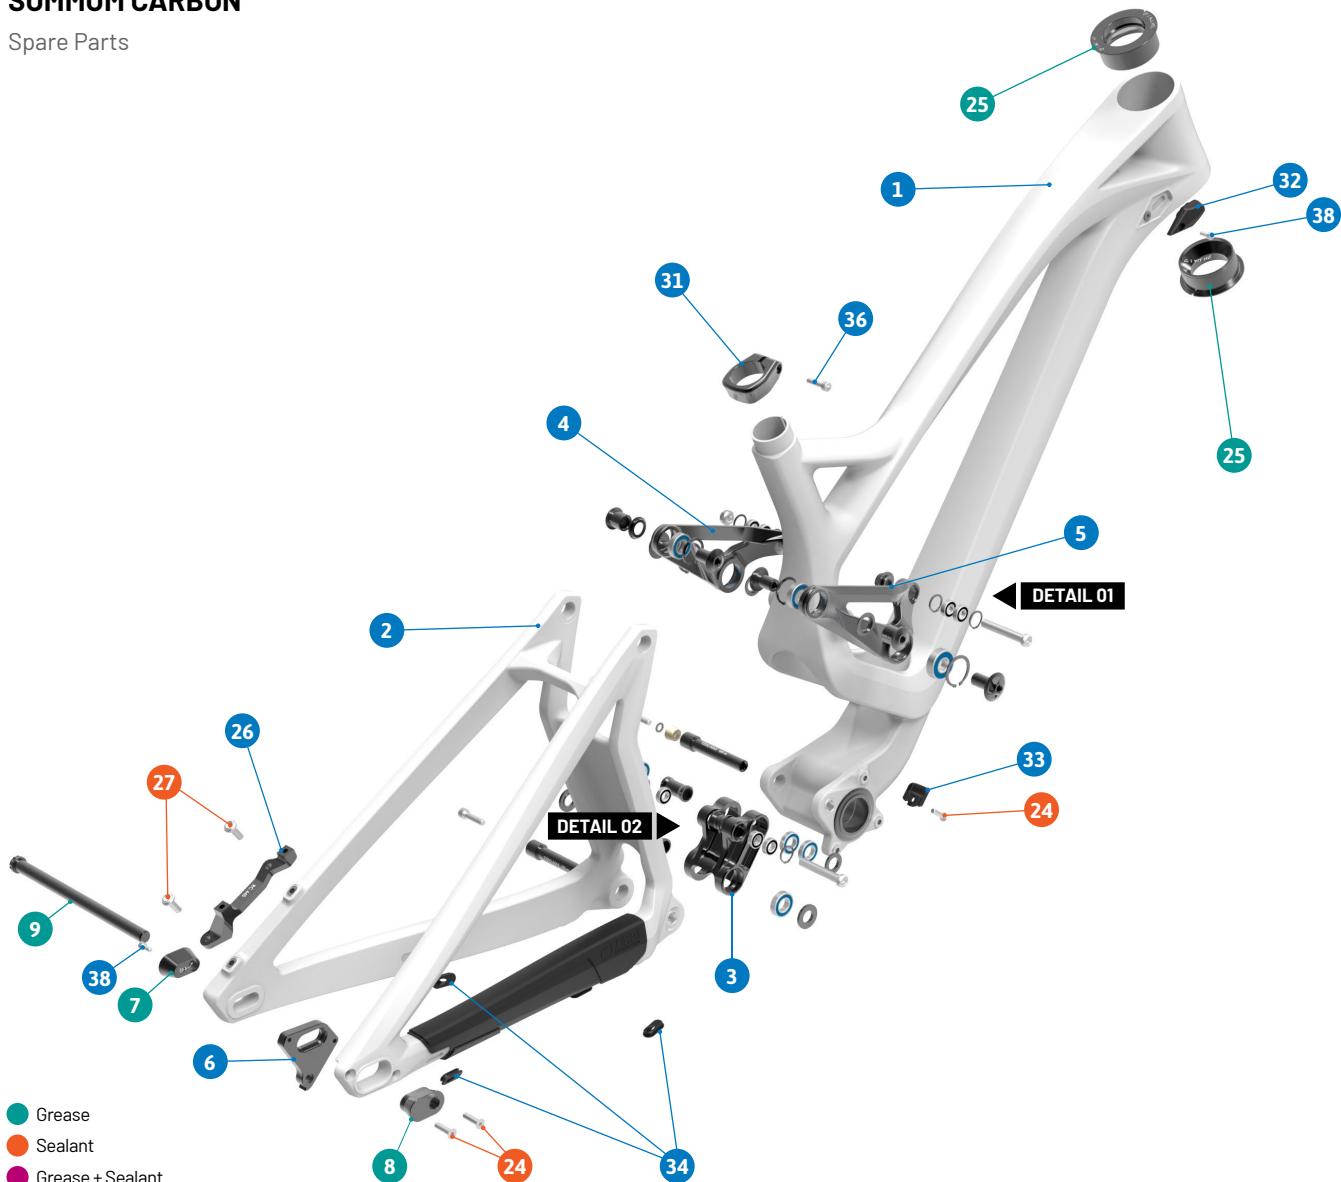

SUMMUM CARBON

Spare Parts

- Grease
- Sealant
- Grease + Sealant

Apply grease to the shaft,
and sealant to the threads

ITEM No.	DESCRIPTION	QTY.	PART NUMBER	TORQUE
1	FRONT TRIANGLE	1		
2	REAR TRIANGLE	1		
3	LOWER LINK	1	099.15035	
4	UPPER LINK, LEFT	1		
5	UPPER LINK, RIGHT	1		
6	HANGER	1	SET5	
7	CHIP, LEFT	1	099.15041	
8	CHIP, RIGHT	1	099.15042	
9	HUB AXLE	1	099.15036	10Nm
10	SPACER, 37MM	1	SET4	
11	BEARING, 12X21X5	4	SET1	
12	BEARING, 12X24X6	4	SET1	
13	BEARING, 12X28X8	2	SET1	
14	SPACER, 3MM	4	SET3	
15	PIVOT AXLE, 18MM	2	SET3	
16	PIVOT AXLE, 18MM	2	SET3	
17	PIVOT AXLE, 80.5MM	2	SET4	8Nm
18	C-RING	6	SET2	
19	BEARING, 8X16X5	8	SET1	
20	SHOCK BOLT	2	SET2	13Nm
21	BOLT NUT	2	SET2	
22	TAPER NUT	2	SET4	

ITEM No.	DESCRIPTION	QTY.	PART NUMBER	TORQUE
23	SPACER	2	SET4	
24	SCREW BOLT M5x20	3		6Nm
25	HS ADAPTOR, 0 DEGREE	2		
26	DISC MOUNT	1	099.15030	
27	SCREW	2		8Nm
28	SPACER, 3MM	2	SET4	
29	SPACER, 3MM	2	SET4	
30	SCREW BOLT M6x25	2	SET4	10Nm
31	SEAT CLAMP	1	099.15031	
32	FORK BUMPER	2	099.15039	
33	CABLE HOLDER	1	099.15012	
34	CABLE RUBBER	4	989.13010	
35	SPACER, 29MM	1	SET4	
36	SCREW BOLT M5x20	1		
37	CHAIN PROTECTOR	1	099.15107	
38	SCREW BOLT	3		3Nm
39	C-RING	2	SET3	
40	C-RING	2	SET3	
41	PIVOT AXLE, M12	2	SET3	11Nm
42	PIVOT AXLE	2	SET3	11Nm
43	SHOCK SPACER	4	SET2	