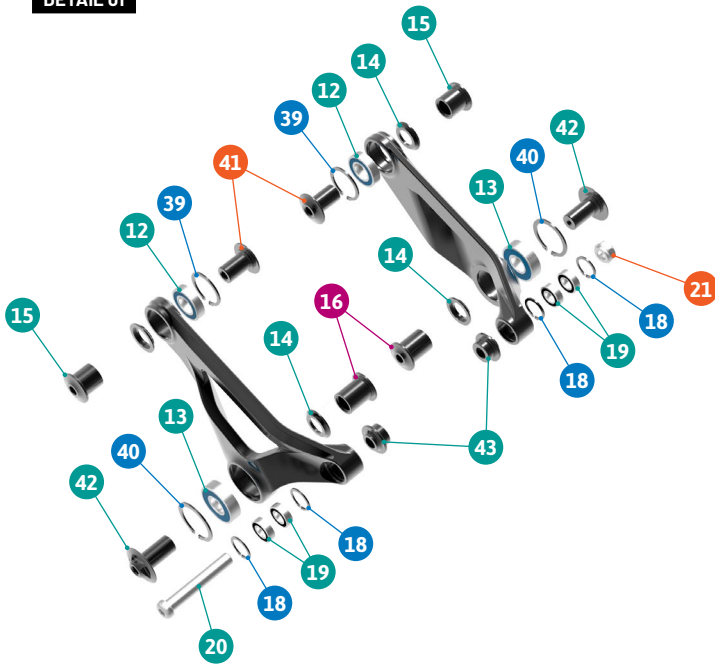

DETAIL 01

DETAIL 02

SET 1	SET 2	SET 3	SET 4	SET 5
ZERO BEARING KIT 10	SHOCK HARDWARE ZERO 7	UPPER LINK HARDWARE KIT 22	LOWER LINK HARDWARE KIT 15	HANGER M063

PART NUMBER	DESCRIPTION	COMPONENTS
099.15500	SET 1: ZERO BEARING KIT 10	TAPER NUT (x2) / BEARING 688-RS (INT. 8MM. EXT 16MM)(x8) / BEARING 6901V-2RS (INT. 12MM. EXT 24MM)(x4) / BEARING 6801V-2RS (INT. 12MM. EXT 21MM)(x4)
099.13104	SET 2: SHOCK HARDWARE ZERO 7	O-RING (x6) / SHOCK SPACER (x4) / SHOCK BOLT M8 (x2) / BOLT NUT M8 (x2)
099.18113	SET 3: UPPER LINK HARDWARE KIT 22 ONLY FOR 2018 MODELS OR OLDER MODELS WITH UPPER LINK UPGRADE KIT WITH CIRCLIPS (099.17109)	SPACER, 3MM (x4) / PIVOT AXLE, 18MM (x2) / PIVOT AXLE, 18MM (x2) / C-RING (x2) / C-RING (x2) / PIVOT AXLE, M12 (x2) / PIVOT AXLE (x2)
099.17109	UPPER LINK UPGRADE KIT FOR 2015/2016/2017 MODELS	UPPER LINK, LEFT, ANODIZED BLACK (x1) / UPPER LINK, RIGHT, ANODIZED BLACK (x1) / PIVOT AXLE, M12 (x2) / PIVOT AXLE, M12 (x2) / O-RING 24 (x2) / O-RING 28 (x2)
099.15502	SET 4: LOWER LINK KIT 15	PIVOT AXLE 80.5MM (x2) / SPACER D x37 (x1) / SPACER D x3 (x2) / SPACER D x3 (x2) / SPACER D x (x2) / TAPER NUT (x2) / SPACER D x29 (x1) / M6x25L-P-S SCREW BOLT (x2)
099.00046	SET 5: HANGER M063	HANGER (x1) / SCREW BOLT (x2)