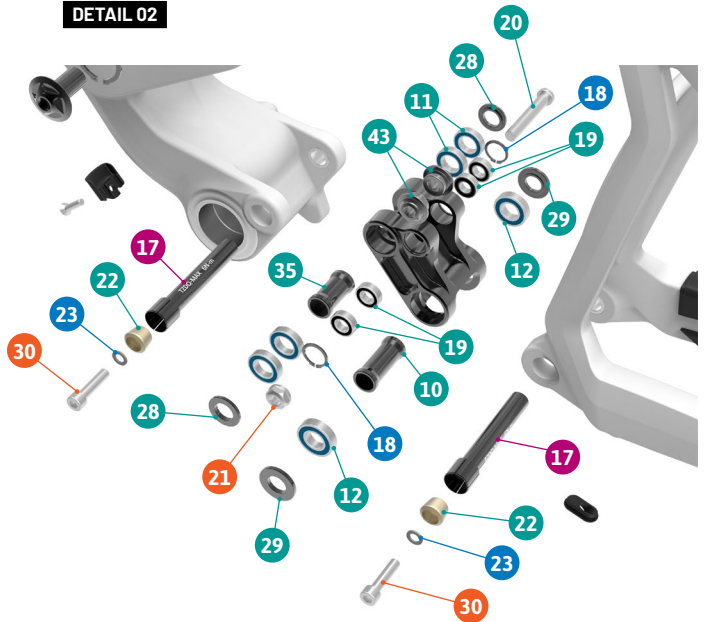

DETAIL 02

SET 1	SET 2	SET 3	SET 4	SET 5
ZERO BEARING KIT 10	SHOCK HARDWARE ZERO 7	UPPER LINK HARDWARE KIT 22	LOWER LINK HARDWARE KIT 15	HANGER M063

PART NUMBER	DESCRIPTION	COMPONENTS
099.15500	SET 1: ZERO BEARING KIT 10	TAPER NUT (x2) / BEARING 688-RS (INT. 8MM. EXT 16MM)(x8) / BEARING 6901V-2RS (INT. 12MM. EXT 24MM)(x4) / BEARING 6801V-2RS (INT. 12MM. EXT 21MM)(x4)
099.13104	SET 2: SHOCK HARDWARE ZERO 7	O-RING (x6) / SHOCK SPACER (x4) / SHOCK BOLT M8 (x2) / BOLT NUT M8 (x2)
099.18113	SET 3: UPPER LINK HARDWARE KIT 22 ONLY FOR 2018 MODELS OR OLDER MODELS WITH UPPER LINK UPGRADE KIT WITH CIRCLIPS (099.17109)	SPACER, 3MM (x4) / PIVOT AXLE, 18MM (x2) / PIVOT AXLE, 18MM (x2) / C-RING (x2) / C-RING (x2) / PIVOT AXLE, M12 (x2) / PIVOT AXLE (x2)
099.17109	UPPER LINK UPGRADE KIT FOR 2015/2016/2017 MODELS	UPPER LINK, LEFT, ANODIZED BLACK (x1) / UPPER LINK, RIGHT, ANODIZED BLACK (x1) / PIVOT AXLE, M12 (x2) / PIVOT AXLE, M12 (x2) / O-RING 24 (x2) / O-RING 28 (x2)
099.15502	SET 4: LOWER LINK KIT 15	PIVOT AXLE 80.5MM (x2) / SPACER D x37 (x1) / SPACER D x3 (x2) / SPACER D x3 (x2) / SPACER D x (x2) / TAPER NUT (x2) / SPACER D x29 (x1) / M6x25L-P-S SCREW BOLT (x2)
099.00046	SET 5: HANGER M063	HANGER (x1) / SCREW BOLT (x2)